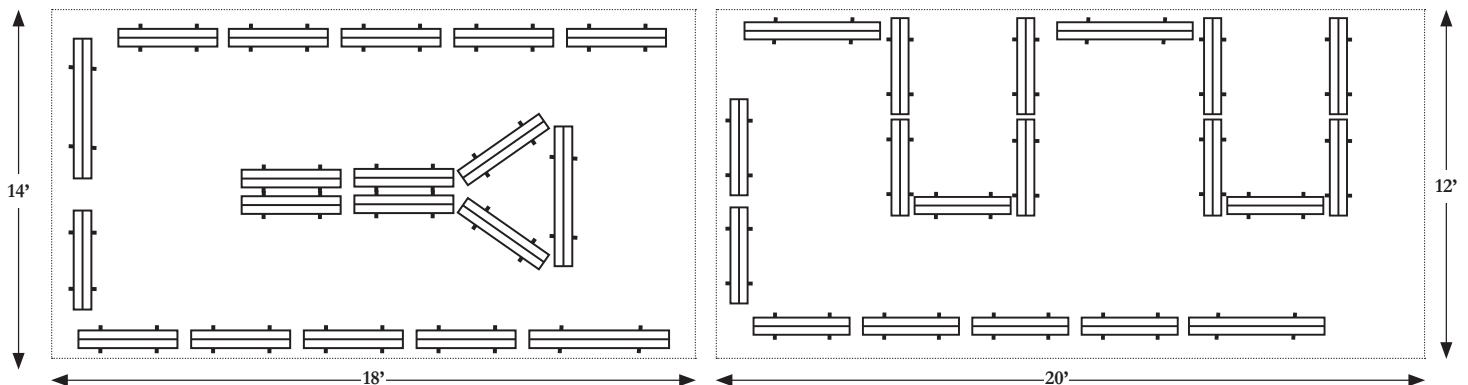

Steamboat a Comin' Layout

This exhibit consists of 19 pull-up banner panels;
Three panels are 4 feet wide, and 16 panels are 3 feet wide.

*** These panels are one-sided. ***

Sample Arrangement Options (overhead view):

Panels can be arranged against a wall or back-to-back in the center of a room.
These dimensions represent approximate floor space needed for each arrangement.
Additional arrangements can be made. Sections can also be placed in different rooms.