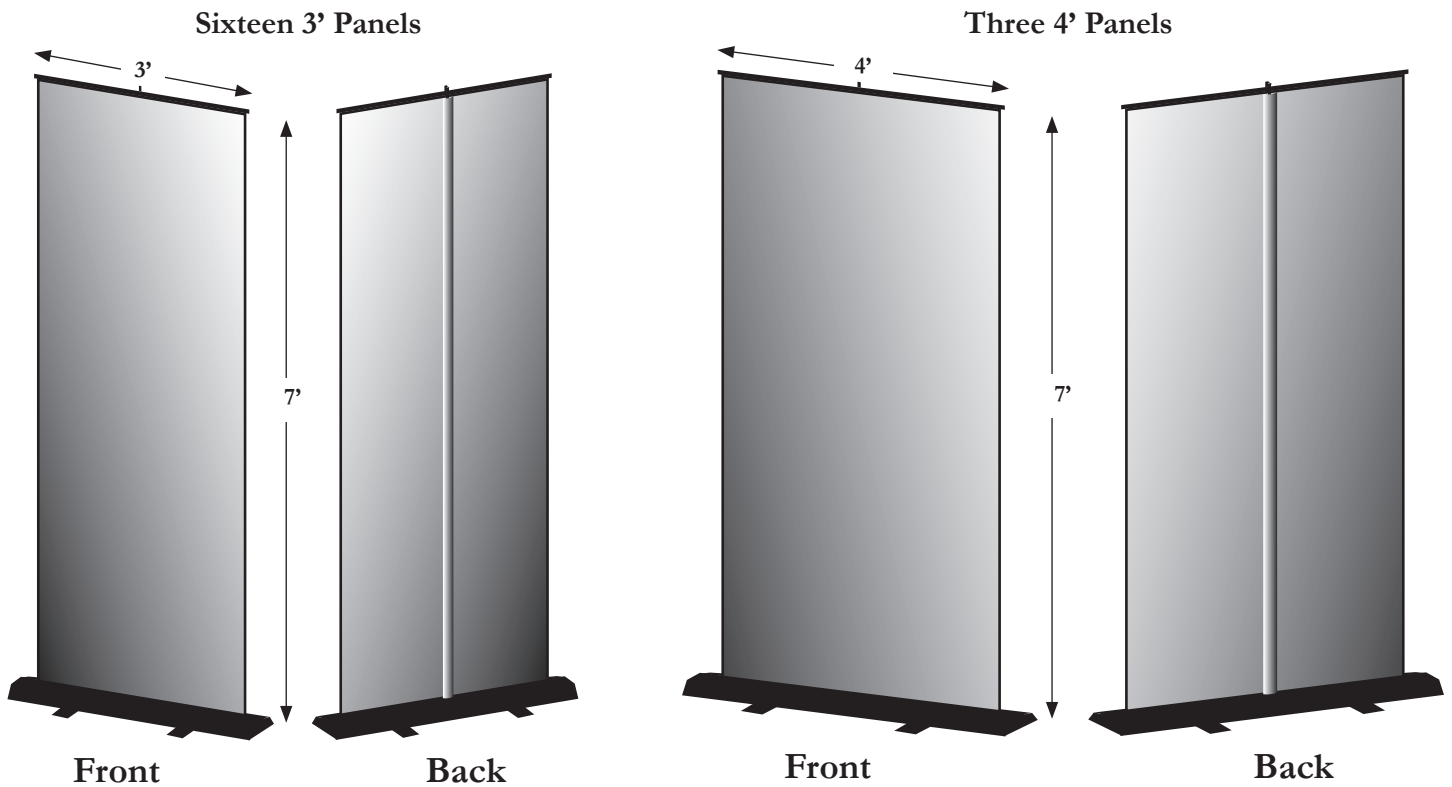

Steamboat a Comin' Layout

This exhibit consists of 19 pull-up banner panels;
Three panels are 4 feet wide, and 16 panels are 3 feet wide.

*** These panels are one-sided. ***

Sample Arrangement Options (overhead view):

Panels can be arranged against a wall or back-to-back in the center of a room.
These dimensions represent approximate floor space needed for each arrangement.
Additional arrangements can be made. Sections can also be placed in different rooms.