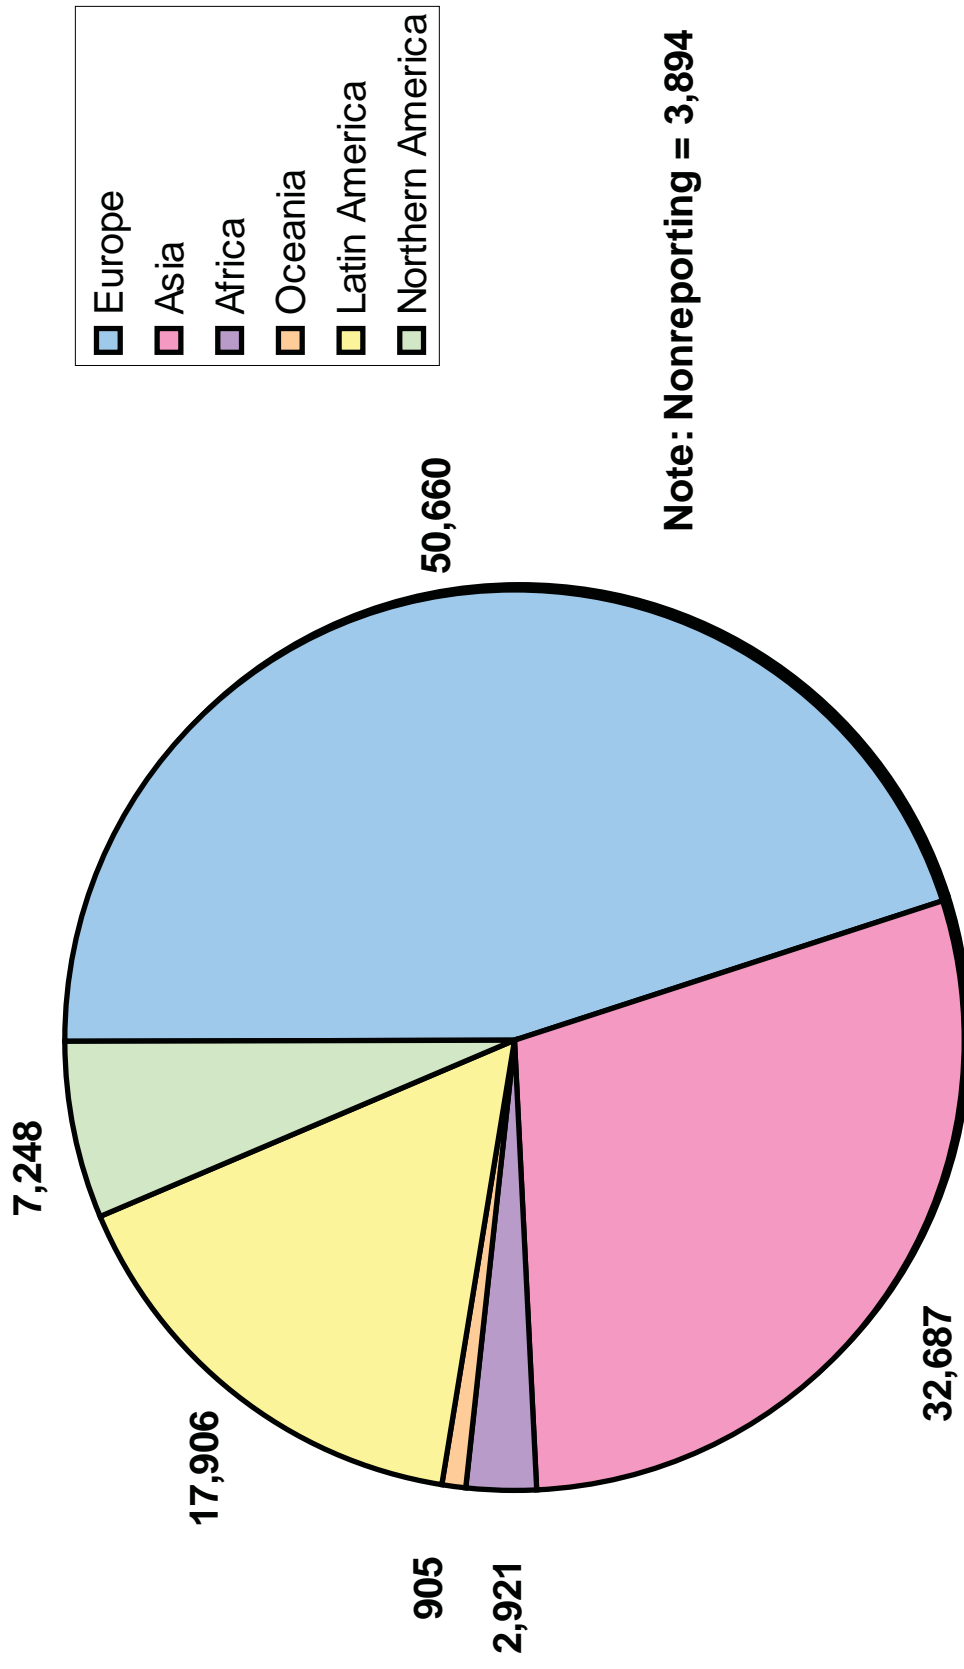

Indiana's Foreign-Born Population 1990

Data from Peopling Indiana: The Ethnic Experience (1996)

Note: Nonreporting = 3,894